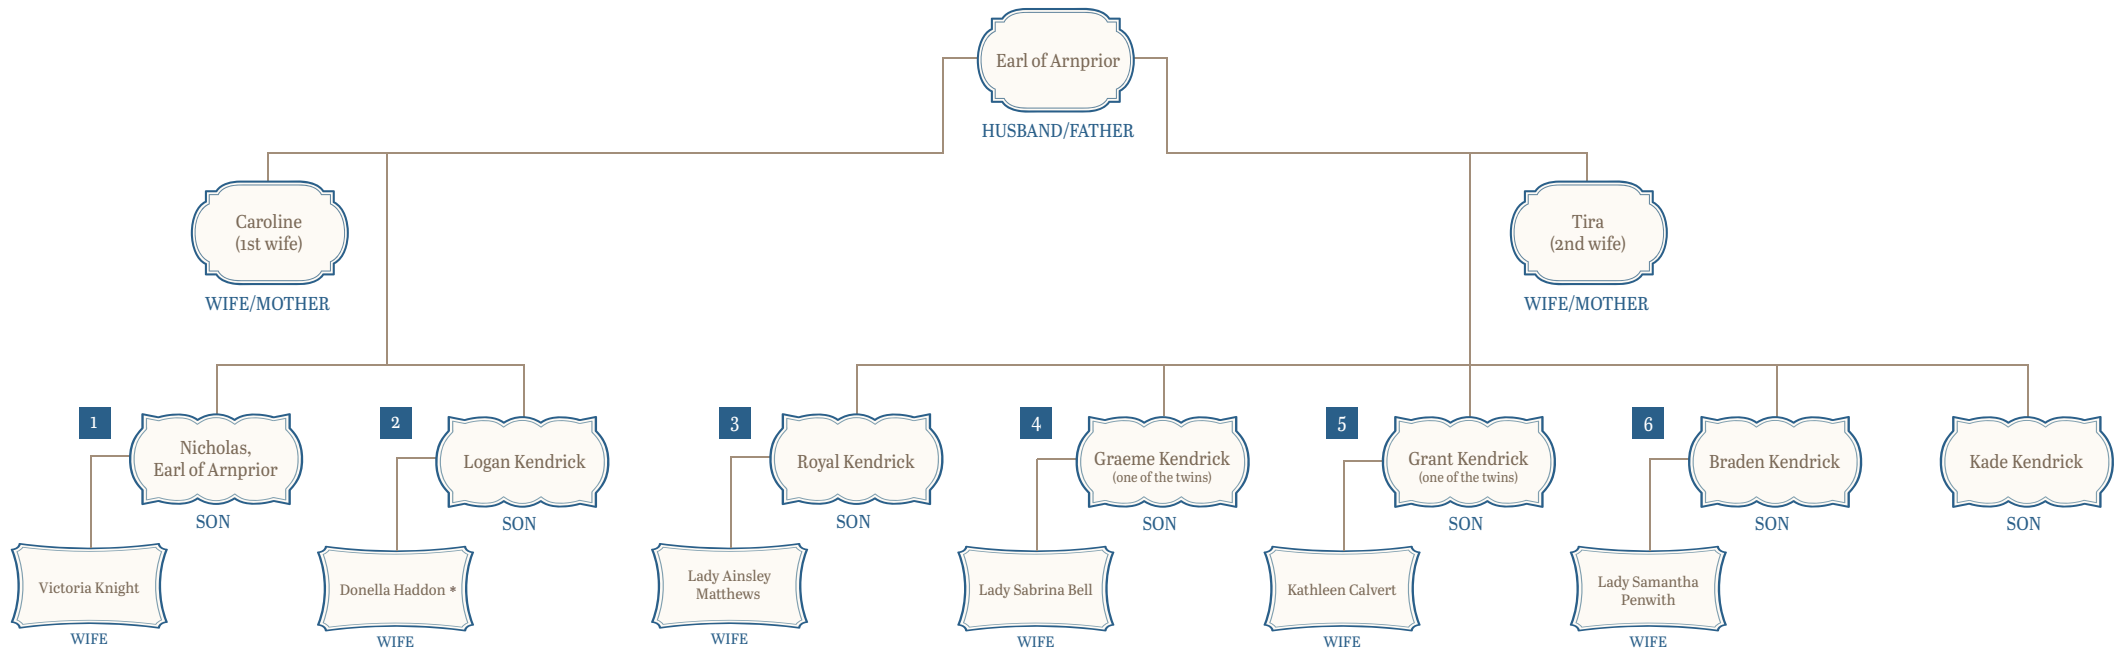

Clan Kendrick Family Tree

#1 THE HIGHLANDER'S PRINCESS BRIDE

#2 THE HIGHLANDER'S CHRISTMAS BRIDE

#3 THE HIGHLANDER WHO PROTECTED ME

#4 THE HIGHLANDER'S ENGLISH BRIDE

#5 THE HIGHLANDER'S IRISH BRIDE

#6 THE HIGHLANDER'S HOLIDAY WIFE

* Donella is also the cousin of Alasdair Gilbride, through the maternal side of their family.